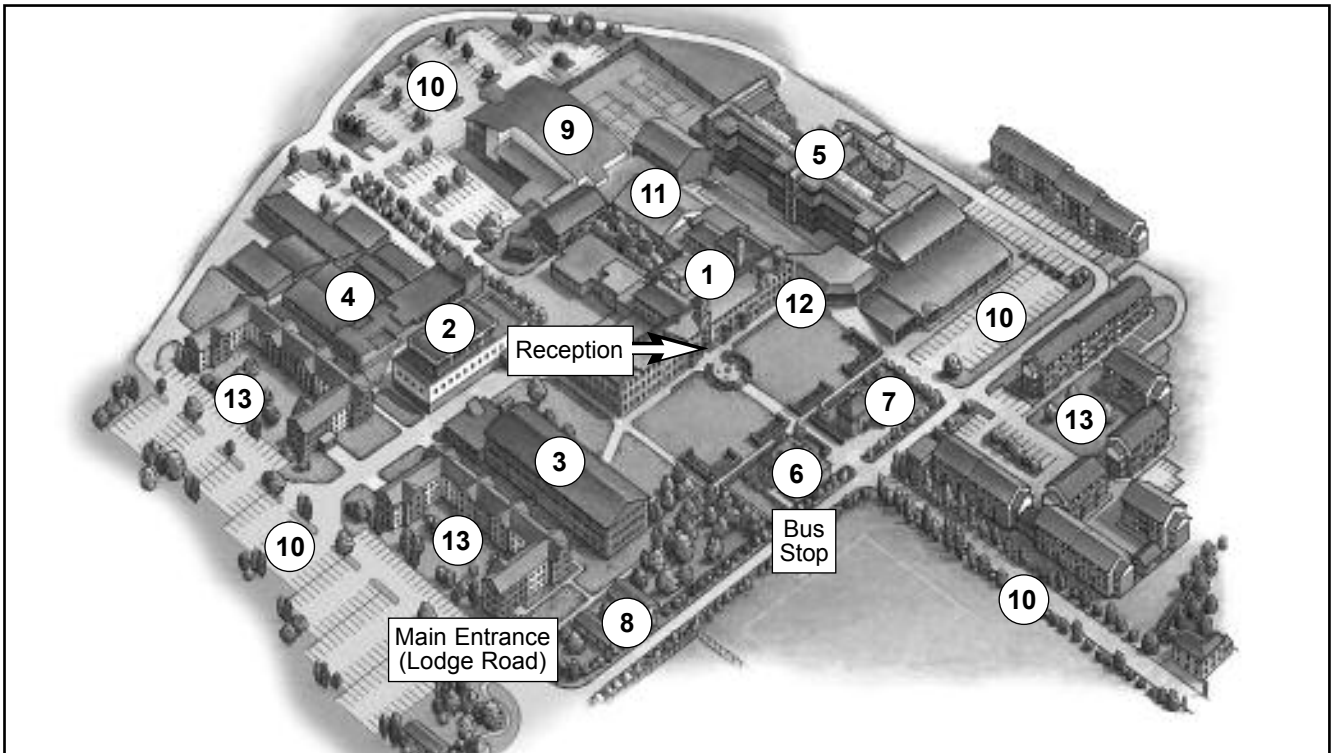

FINDING YOUR WAY Caerleon Campus

University
of Wales,
Newport

Prifysgol
Cymru,
Casnewydd